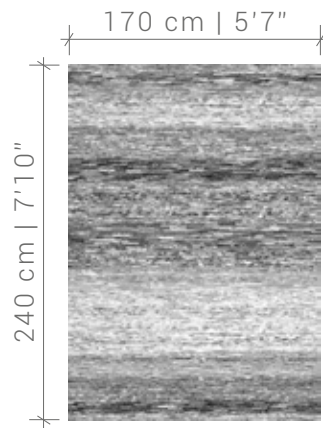

Tunupa

DESIGN IN AVAILABLE SIZES

©2019 DE POORTERE DECO S.A.

NOTE : OPTICAL EFFECTS ARE WOVEN AT RANDOM AND CAN BE DIFFERENT FROM ONE SIZE RUG TO ANOTHER
ALL DESIGN, PATENT AND OTHER INTELLECTUAL PROPERTY RIGHTS ARE EXPRESSLY RESERVED - PATENTS (PENDING)
- LEGAL ACTION WILL BE TAKEN AGAINST ANY UNAUTHORIZED USE -