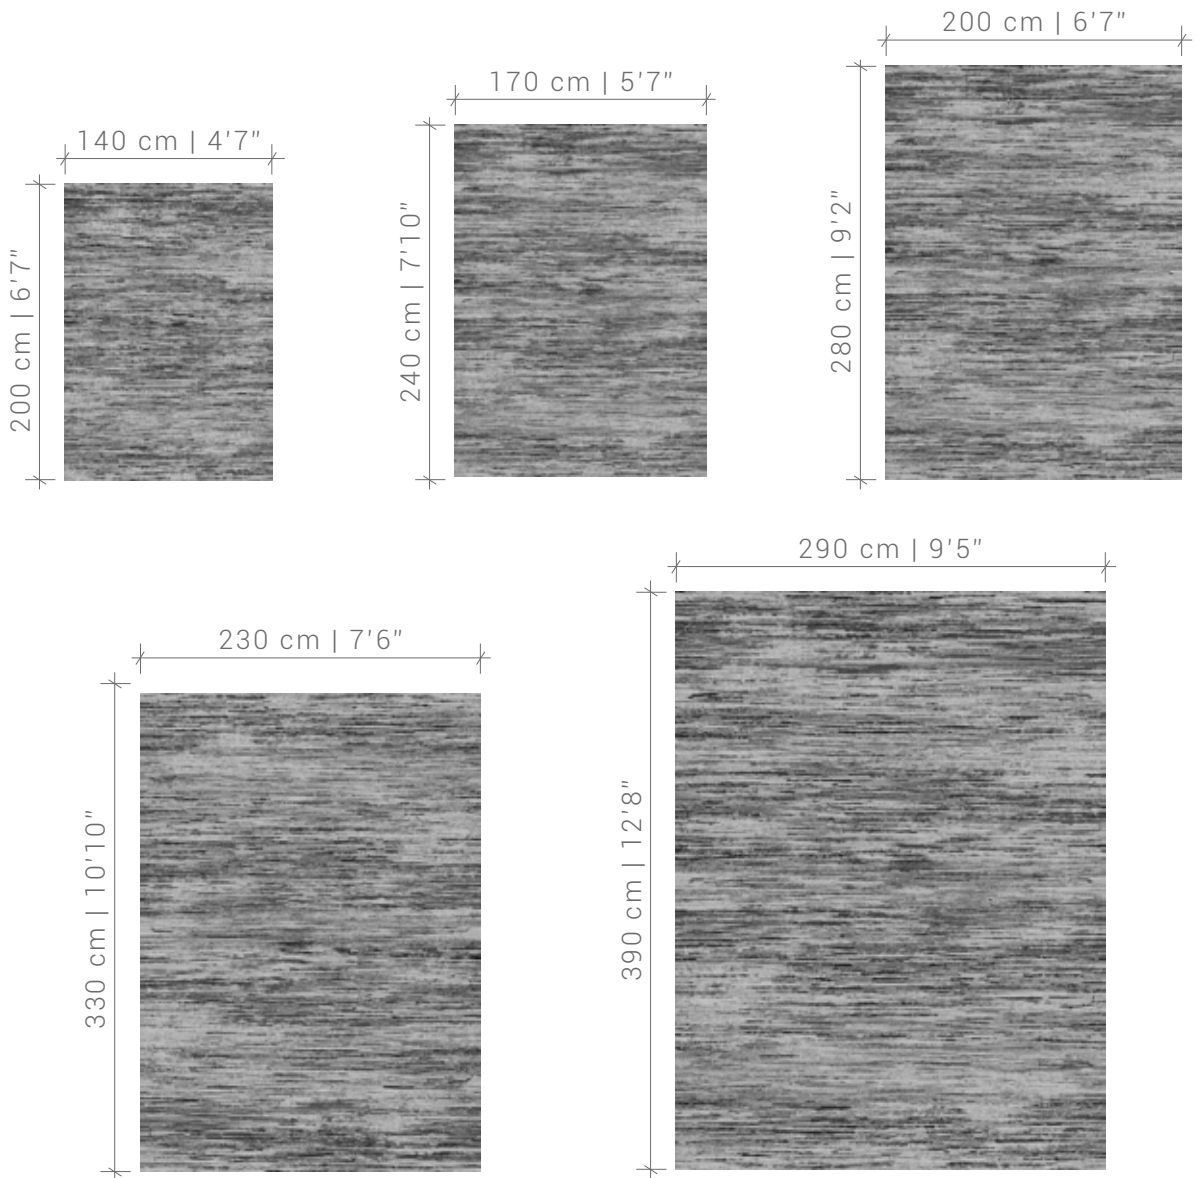

# Sari

DESIGN IN AVAILABLE SIZES

©2019 DE POORTERE DECO S.A.

NOTE : OPTICAL EFFECTS ARE WOVEN AT RANDOM AND CAN BE DIFFERENT FROM ONE SIZE RUG TO ANOTHER  
ALL DESIGN, PATENT AND OTHER INTELLECTUAL PROPERTY RIGHTS ARE EXPRESSLY RESERVED - PATENTS (PENDING)  
- LEGAL ACTION WILL BE TAKEN AGAINST ANY UNAUTHORIZED USE -