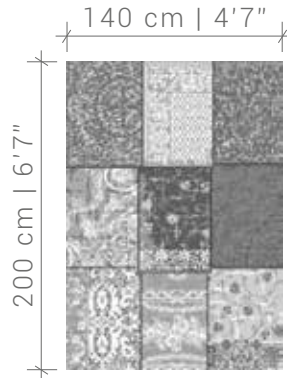

Multi

DESIGN IN AVAILABLE SIZES

©2019 DE POORTERE DECO S.A.

NOTE : OPTICAL EFFECTS ARE WOVEN AT RANDOM AND CAN BE DIFFERENT FROM ONE SIZE RUG TO ANOTHER
ALL DESIGN, PATENT AND OTHER INTELLECTUAL PROPERTY RIGHTS ARE EXPRESSLY RESERVED - PATENTS (PENDING)