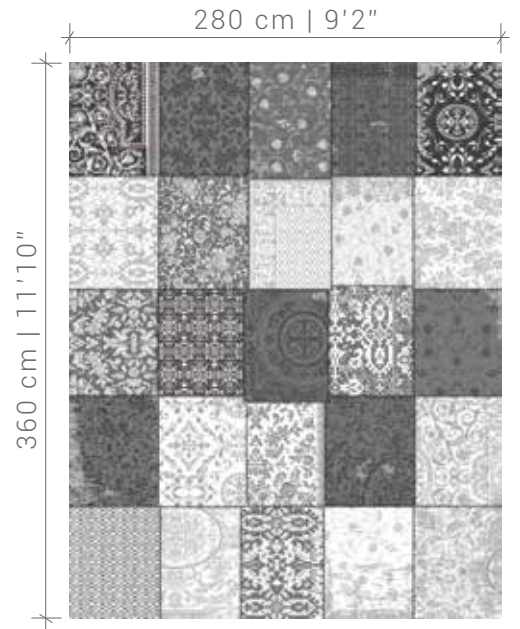

Multi

DESIGN IN AVAILABLE SIZES

©2019 DE POORTERE DECO S.A.

NOTE : OPTICAL EFFECTS ARE WOVEN AT RANDOM AND CAN BE DIFFERENT FROM ONE SIZE RUG TO ANOTHER
ALL DESIGN, PATENT AND OTHER INTELLECTUAL PROPERTY RIGHTS ARE EXPRESSLY RESERVED - PATENTS (PENDING)