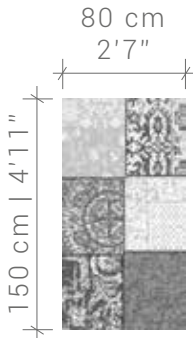

Multi

DESIGN IN AVAILABLE SIZES

©2019 DE POORTERE DECO S.A.

NOTE : OPTICAL EFFECTS ARE WOVEN AT RANDOM AND CAN BE DIFFERENT FROM ONE SIZE RUG TO ANOTHER
ALL DESIGN, PATENT AND OTHER INTELLECTUAL PROPERTY RIGHTS ARE EXPRESSLY RESERVED - PATENTS (PENDING)