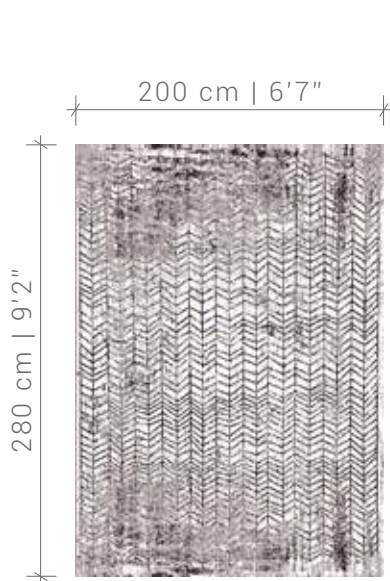

Jacob's ladder

DESIGN IN AVAILABLE SIZES

©2019 DE POORTERE DECO S.A.

NOTE : OPTICAL EFFECTS ARE WOVEN AT RANDOM AND CAN BE DIFFERENT FROM ONE SIZE RUG TO ANOTHER
ALL DESIGN, PATENT AND OTHER INTELLECTUAL PROPERTY RIGHTS ARE EXPRESSLY RESERVED - PATENTS (PENDING)