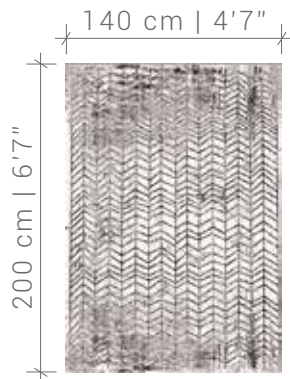

Jacob's ladder

DESIGN IN AVAILABLE SIZES

©2019 DE POORTERE DECO S.A.

NOTE : OPTICAL EFFECTS ARE WOVEN AT RANDOM AND CAN BE DIFFERENT FROM ONE SIZE RUG TO ANOTHER
ALL DESIGN, PATENT AND OTHER INTELLECTUAL PROPERTY RIGHTS ARE EXPRESSLY RESERVED - PATENTS (PENDING)