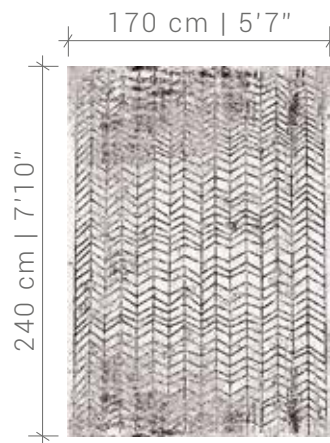

Jacob's ladder

DESIGN IN AVAILABLE SIZES

©2019 DE POORTERE DECO S.A.

NOTE : OPTICAL EFFECTS ARE WOVEN AT RANDOM AND CAN BE DIFFERENT FROM ONE SIZE RUG TO ANOTHER
ALL DESIGN, PATENT AND OTHER INTELLECTUAL PROPERTY RIGHTS ARE EXPRESSLY RESERVED - PATENTS (PENDING)