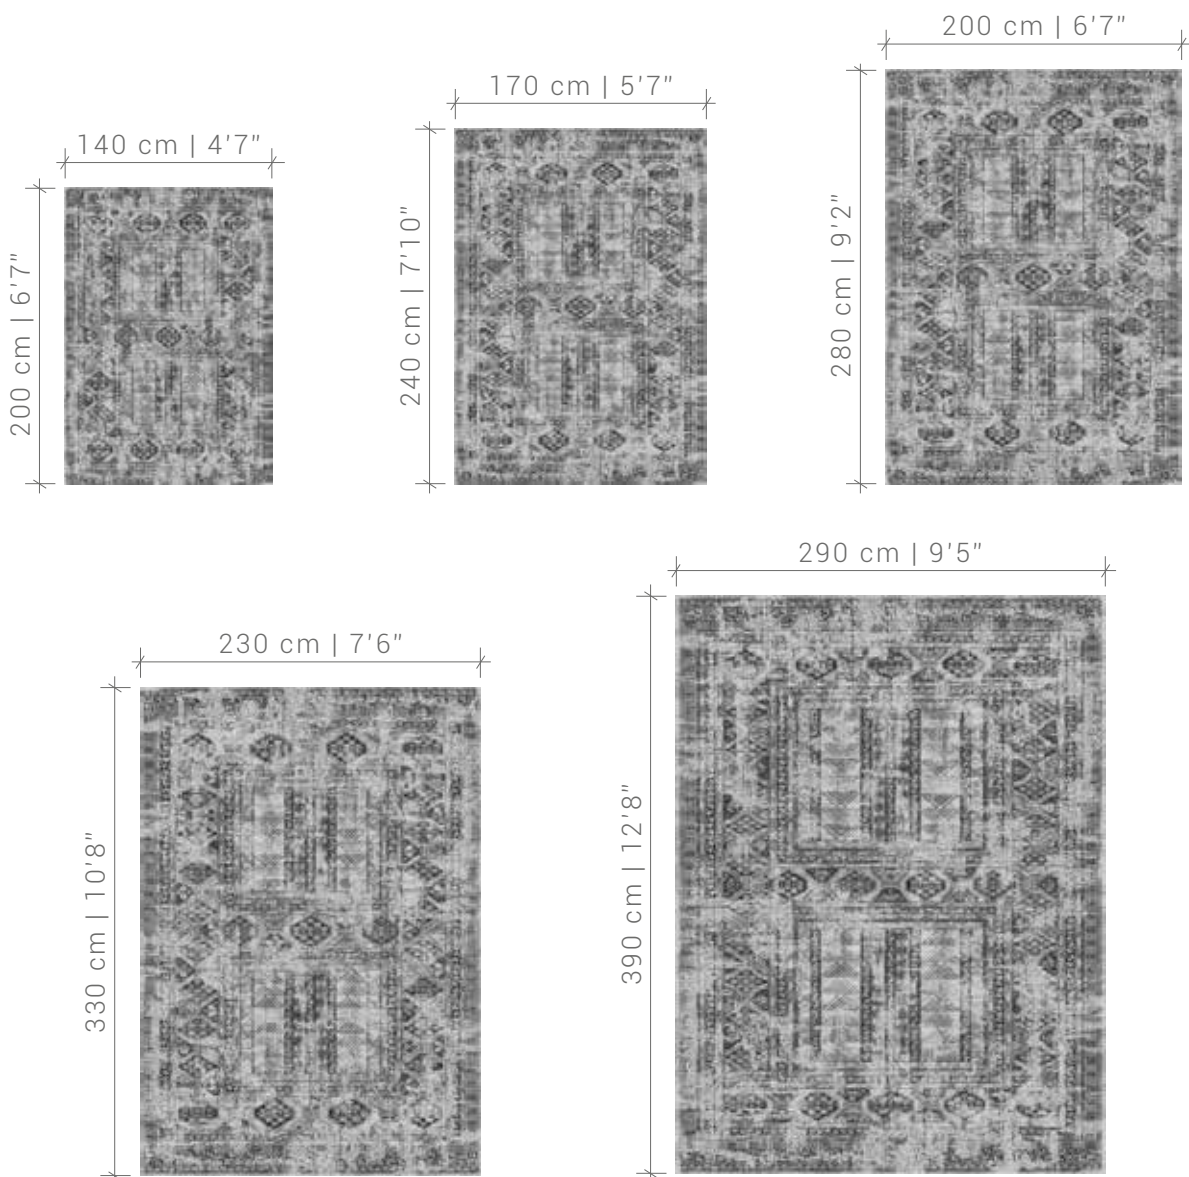

# Antique Hadschlu

DESIGN IN AVAILABLE SIZES

©2019 DE POORTERE DECO S.A.

NOTE : OPTICAL EFFECTS ARE WOVEN AT RANDOM AND CAN BE DIFFERENT FROM ONE SIZE RUG TO ANOTHER  
ALL DESIGN, PATENT AND OTHER INTELLECTUAL PROPERTY RIGHTS ARE EXPRESSLY RESERVED - PATENTS (PENDING)  
- LEGAL ACTION WILL BE TAKEN AGAINST ANY UNAUTHORIZED USE -