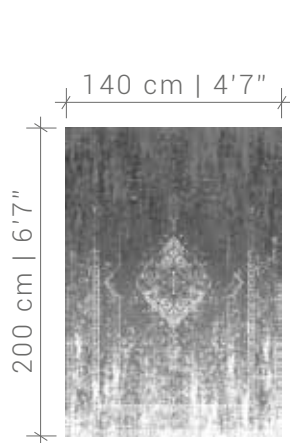

Generation

DESIGN IN AVAILABLE SIZES

©2019 DE POORTERE DECO S.A.

NOTE : OPTICAL EFFECTS ARE WOVEN AT RANDOM AND CAN BE DIFFERENT FROM ONE SIZE RUG TO ANOTHER
ALL DESIGN, PATENT AND OTHER INTELLECTUAL PROPERTY RIGHTS ARE EXPRESSLY RESERVED - PATENTS (PENDING)
- LEGAL ACTION WILL BE TAKEN AGAINST ANY UNAUTHORIZED USE -