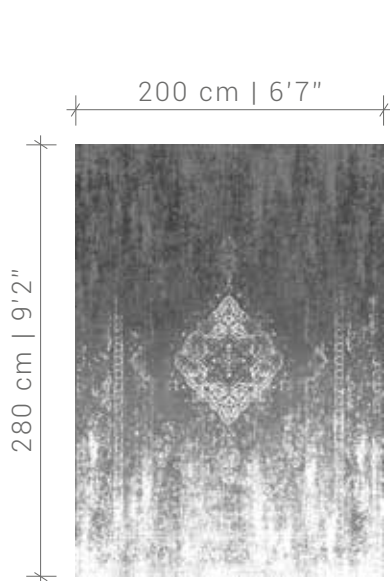

Generation

DESIGN IN AVAILABLE SIZES

©2019 DE POORTERE DECO S.A.

NOTE : OPTICAL EFFECTS ARE WOVEN AT RANDOM AND CAN BE DIFFERENT FROM ONE SIZE RUG TO ANOTHER
ALL DESIGN, PATENT AND OTHER INTELLECTUAL PROPERTY RIGHTS ARE EXPRESSLY RESERVED - PATENTS (PENDING)
- LEGAL ACTION WILL BE TAKEN AGAINST ANY UNAUTHORIZED USE -