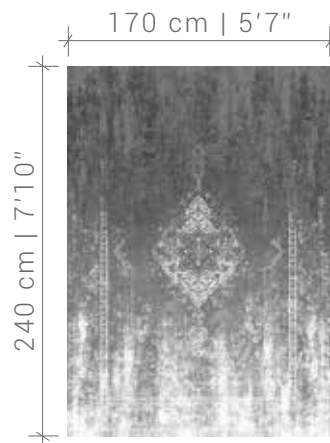

Generation

DESIGN IN AVAILABLE SIZES

©2019 DE POORTERE DECO S.A.

NOTE : OPTICAL EFFECTS ARE WOVEN AT RANDOM AND CAN BE DIFFERENT FROM ONE SIZE RUG TO ANOTHER
ALL DESIGN, PATENT AND OTHER INTELLECTUAL PROPERTY RIGHTS ARE EXPRESSLY RESERVED - PATENTS (PENDING)
- LEGAL ACTION WILL BE TAKEN AGAINST ANY UNAUTHORIZED USE -