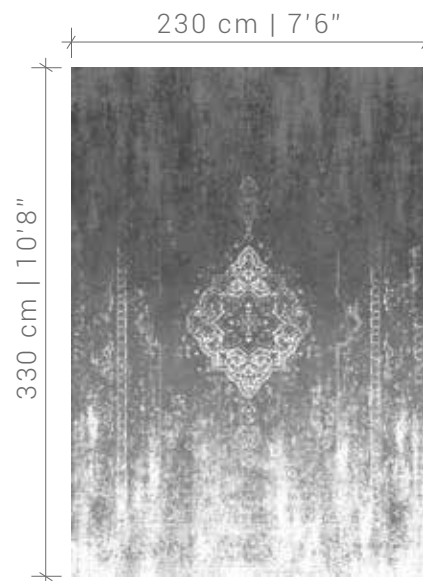

Generation

DESIGN IN AVAILABLE SIZES

©2019 DE POORTERE DECO S.A.

NOTE : OPTICAL EFFECTS ARE WOVEN AT RANDOM AND CAN BE DIFFERENT FROM ONE SIZE RUG TO ANOTHER
ALL DESIGN, PATENT AND OTHER INTELLECTUAL PROPERTY RIGHTS ARE EXPRESSLY RESERVED - PATENTS (PENDING)
- LEGAL ACTION WILL BE TAKEN AGAINST ANY UNAUTHORIZED USE -