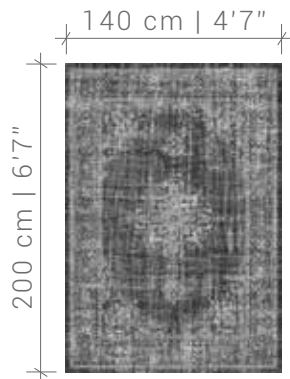

fairfield

DESIGN IN AVAILABLE SIZES

©2019 DE POORTERE DECO S.A.

NOTE : OPTICAL EFFECTS ARE WOVEN AT RANDOM AND CAN BE DIFFERENT FROM ONE SIZE RUG TO ANOTHER
ALL DESIGN, PATENT AND OTHER INTELLECTUAL PROPERTY RIGHTS ARE EXPRESSLY RESERVED - PATENTS (PENDING)