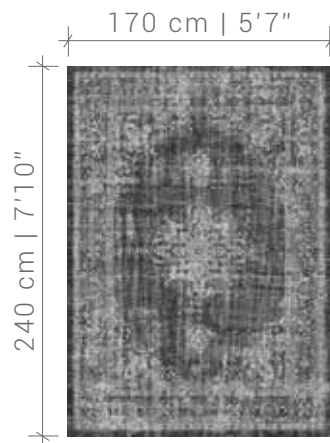

fairfield

DESIGN IN AVAILABLE SIZES

©2019 DE POORTERE DECO S.A.

NOTE : OPTICAL EFFECTS ARE WOVEN AT RANDOM AND CAN BE DIFFERENT FROM ONE SIZE RUG TO ANOTHER
ALL DESIGN, PATENT AND OTHER INTELLECTUAL PROPERTY RIGHTS ARE EXPRESSLY RESERVED - PATENTS (PENDING)