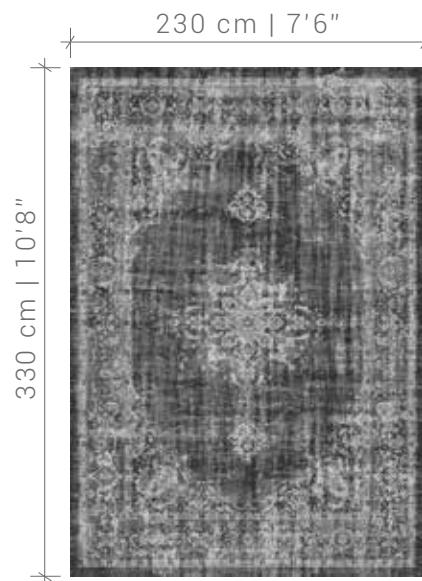

fairfield

DESIGN IN AVAILABLE SIZES

©2019 DE POORTERE DECO S.A.

NOTE : OPTICAL EFFECTS ARE WOVEN AT RANDOM AND CAN BE DIFFERENT FROM ONE SIZE RUG TO ANOTHER
ALL DESIGN, PATENT AND OTHER INTELLECTUAL PROPERTY RIGHTS ARE EXPRESSLY RESERVED - PATENTS (PENDING)