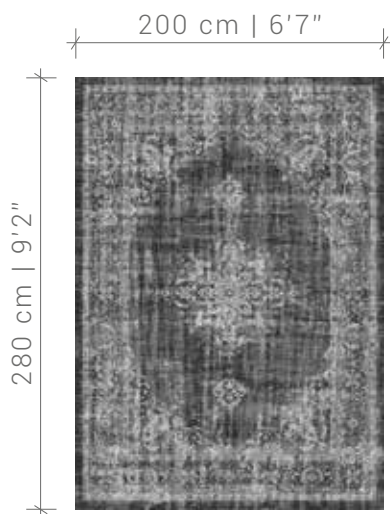

fairfield

DESIGN IN AVAILABLE SIZES

©2019 DE POORTERE DECO S.A.

NOTE : OPTICAL EFFECTS ARE WOVEN AT RANDOM AND CAN BE DIFFERENT FROM ONE SIZE RUG TO ANOTHER
ALL DESIGN, PATENT AND OTHER INTELLECTUAL PROPERTY RIGHTS ARE EXPRESSLY RESERVED - PATENTS (PENDING)