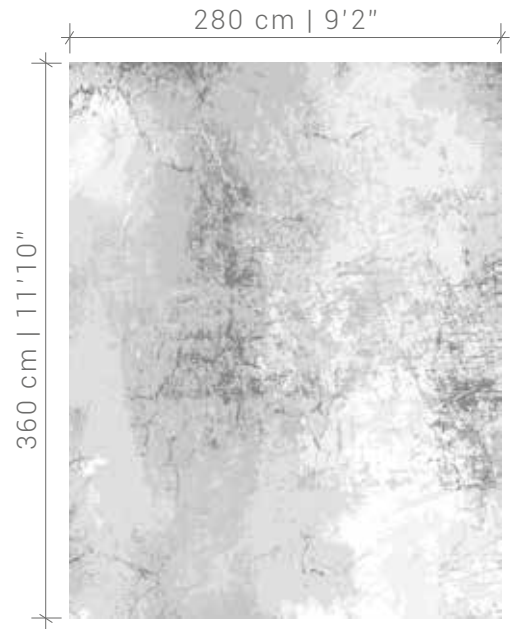

Cracks

DESIGN IN AVAILABLE SIZES

©2019 DE POORTERE DECO S.A.

NOTE : OPTICAL EFFECTS ARE WOVEN AT RANDOM AND CAN BE DIFFERENT FROM ONE SIZE RUG TO ANOTHER
ALL DESIGN, PATENT AND OTHER INTELLECTUAL PROPERTY RIGHTS ARE EXPRESSLY RESERVED - PATENTS (PENDING)