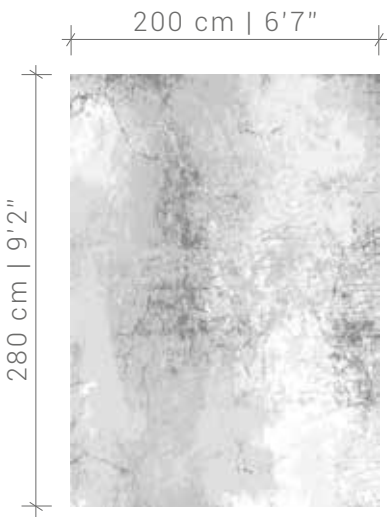

Cracks

DESIGN IN AVAILABLE SIZES

©2019 DE POORTERE DECO S.A.

NOTE : OPTICAL EFFECTS ARE WOVEN AT RANDOM AND CAN BE DIFFERENT FROM ONE SIZE RUG TO ANOTHER
ALL DESIGN, PATENT AND OTHER INTELLECTUAL PROPERTY RIGHTS ARE EXPRESSLY RESERVED - PATENTS (PENDING)