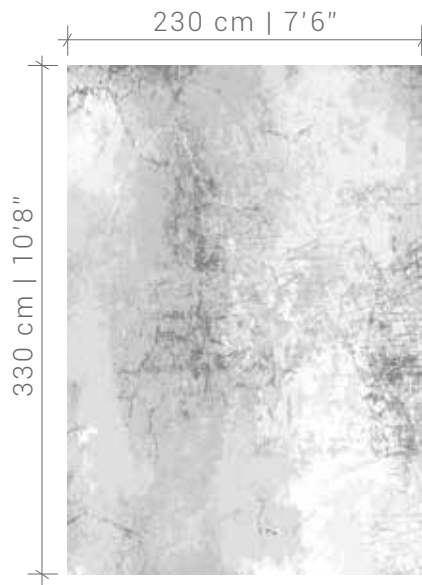

Cracks

DESIGN IN AVAILABLE SIZES

©2019 DE POORTERE DECO S.A.

NOTE : OPTICAL EFFECTS ARE WOVEN AT RANDOM AND CAN BE DIFFERENT FROM ONE SIZE RUG TO ANOTHER
ALL DESIGN, PATENT AND OTHER INTELLECTUAL PROPERTY RIGHTS ARE EXPRESSLY RESERVED - PATENTS (PENDING)