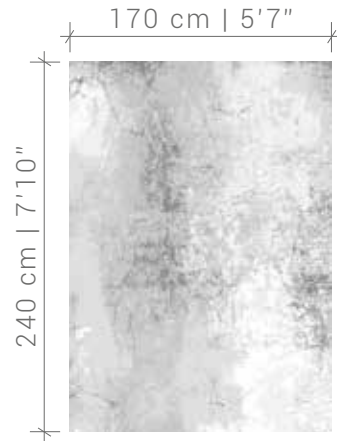

Cracks

DESIGN IN AVAILABLE SIZES

©2019 DE POORTERE DECO S.A.

NOTE : OPTICAL EFFECTS ARE WOVEN AT RANDOM AND CAN BE DIFFERENT FROM ONE SIZE RUG TO ANOTHER
ALL DESIGN, PATENT AND OTHER INTELLECTUAL PROPERTY RIGHTS ARE EXPRESSLY RESERVED - PATENTS (PENDING)