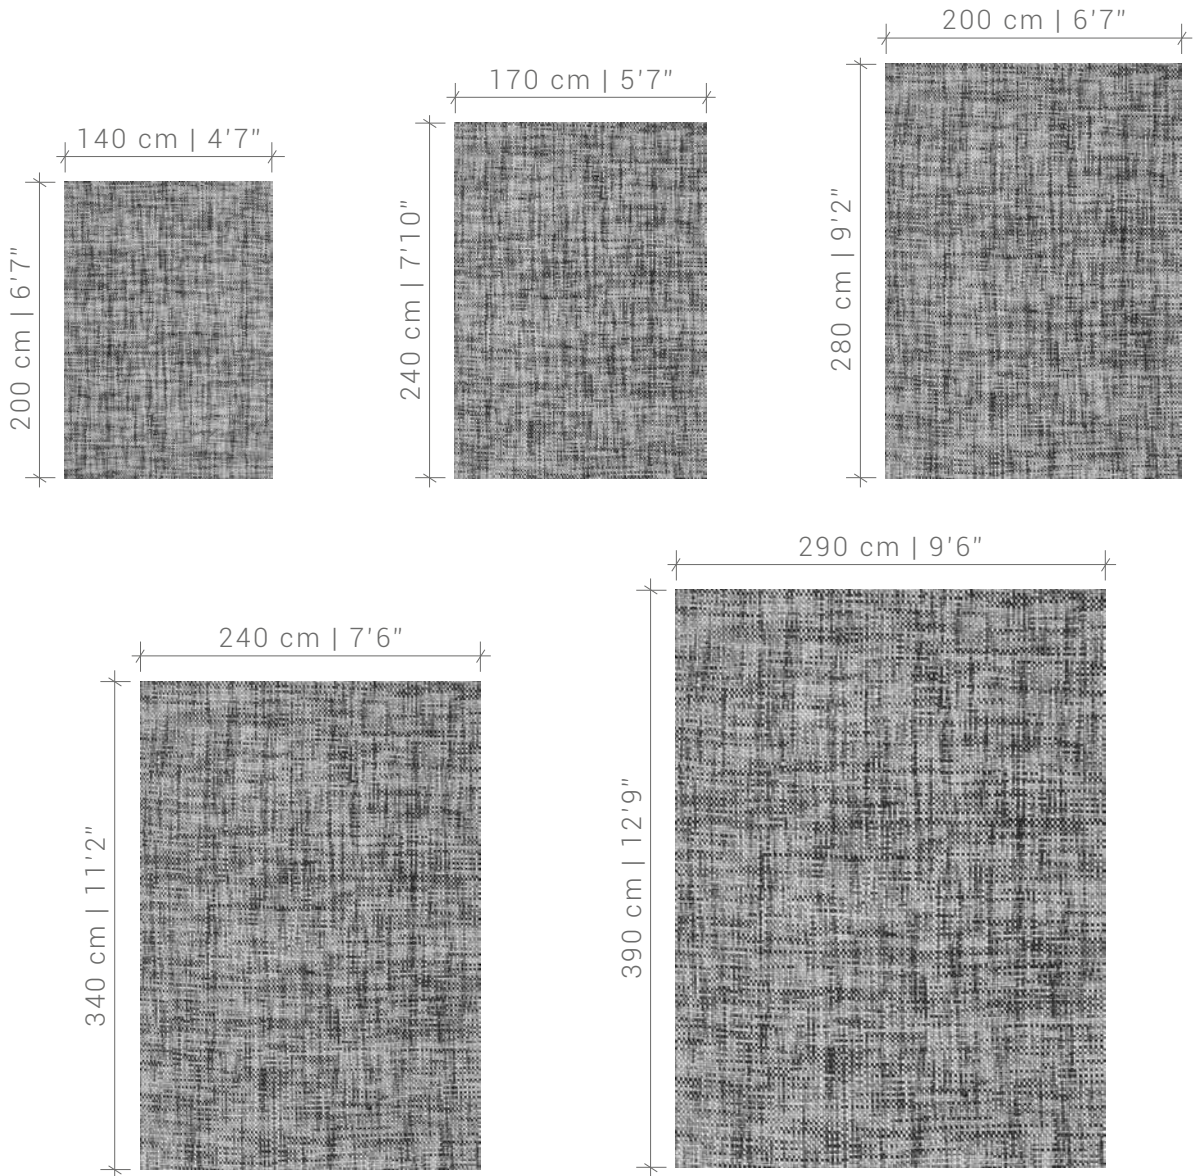

# colchani

DESIGN IN AVAILABLE SIZES

©2019 DE POORTERE DECO S.A.

NOTE : OPTICAL EFFECTS ARE WOVEN AT RANDOM AND CAN BE DIFFERENT FROM ONE SIZE RUG TO ANOTHER  
ALL DESIGN, PATENT AND OTHER INTELLECTUAL PROPERTY RIGHTS ARE EXPRESSLY RESERVED - PATENTS (PENDING)  
- LEGAL ACTION WILL BE TAKEN AGAINST ANY UNAUTHORIZED USE -