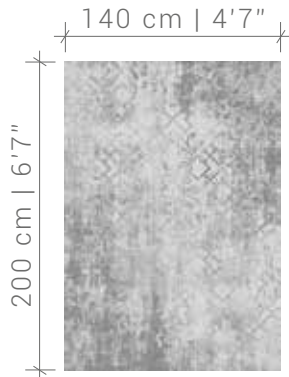

Babylon

DESIGN IN AVAILABLE SIZES

©2019 DE POORTERE DECO S.A.

NOTE : OPTICAL EFFECTS ARE WOVEN AT RANDOM AND CAN BE DIFFERENT FROM ONE SIZE RUG TO ANOTHER
ALL DESIGN, PATENT AND OTHER INTELLECTUAL PROPERTY RIGHTS ARE EXPRESSLY RESERVED - PATENTS (PENDING)