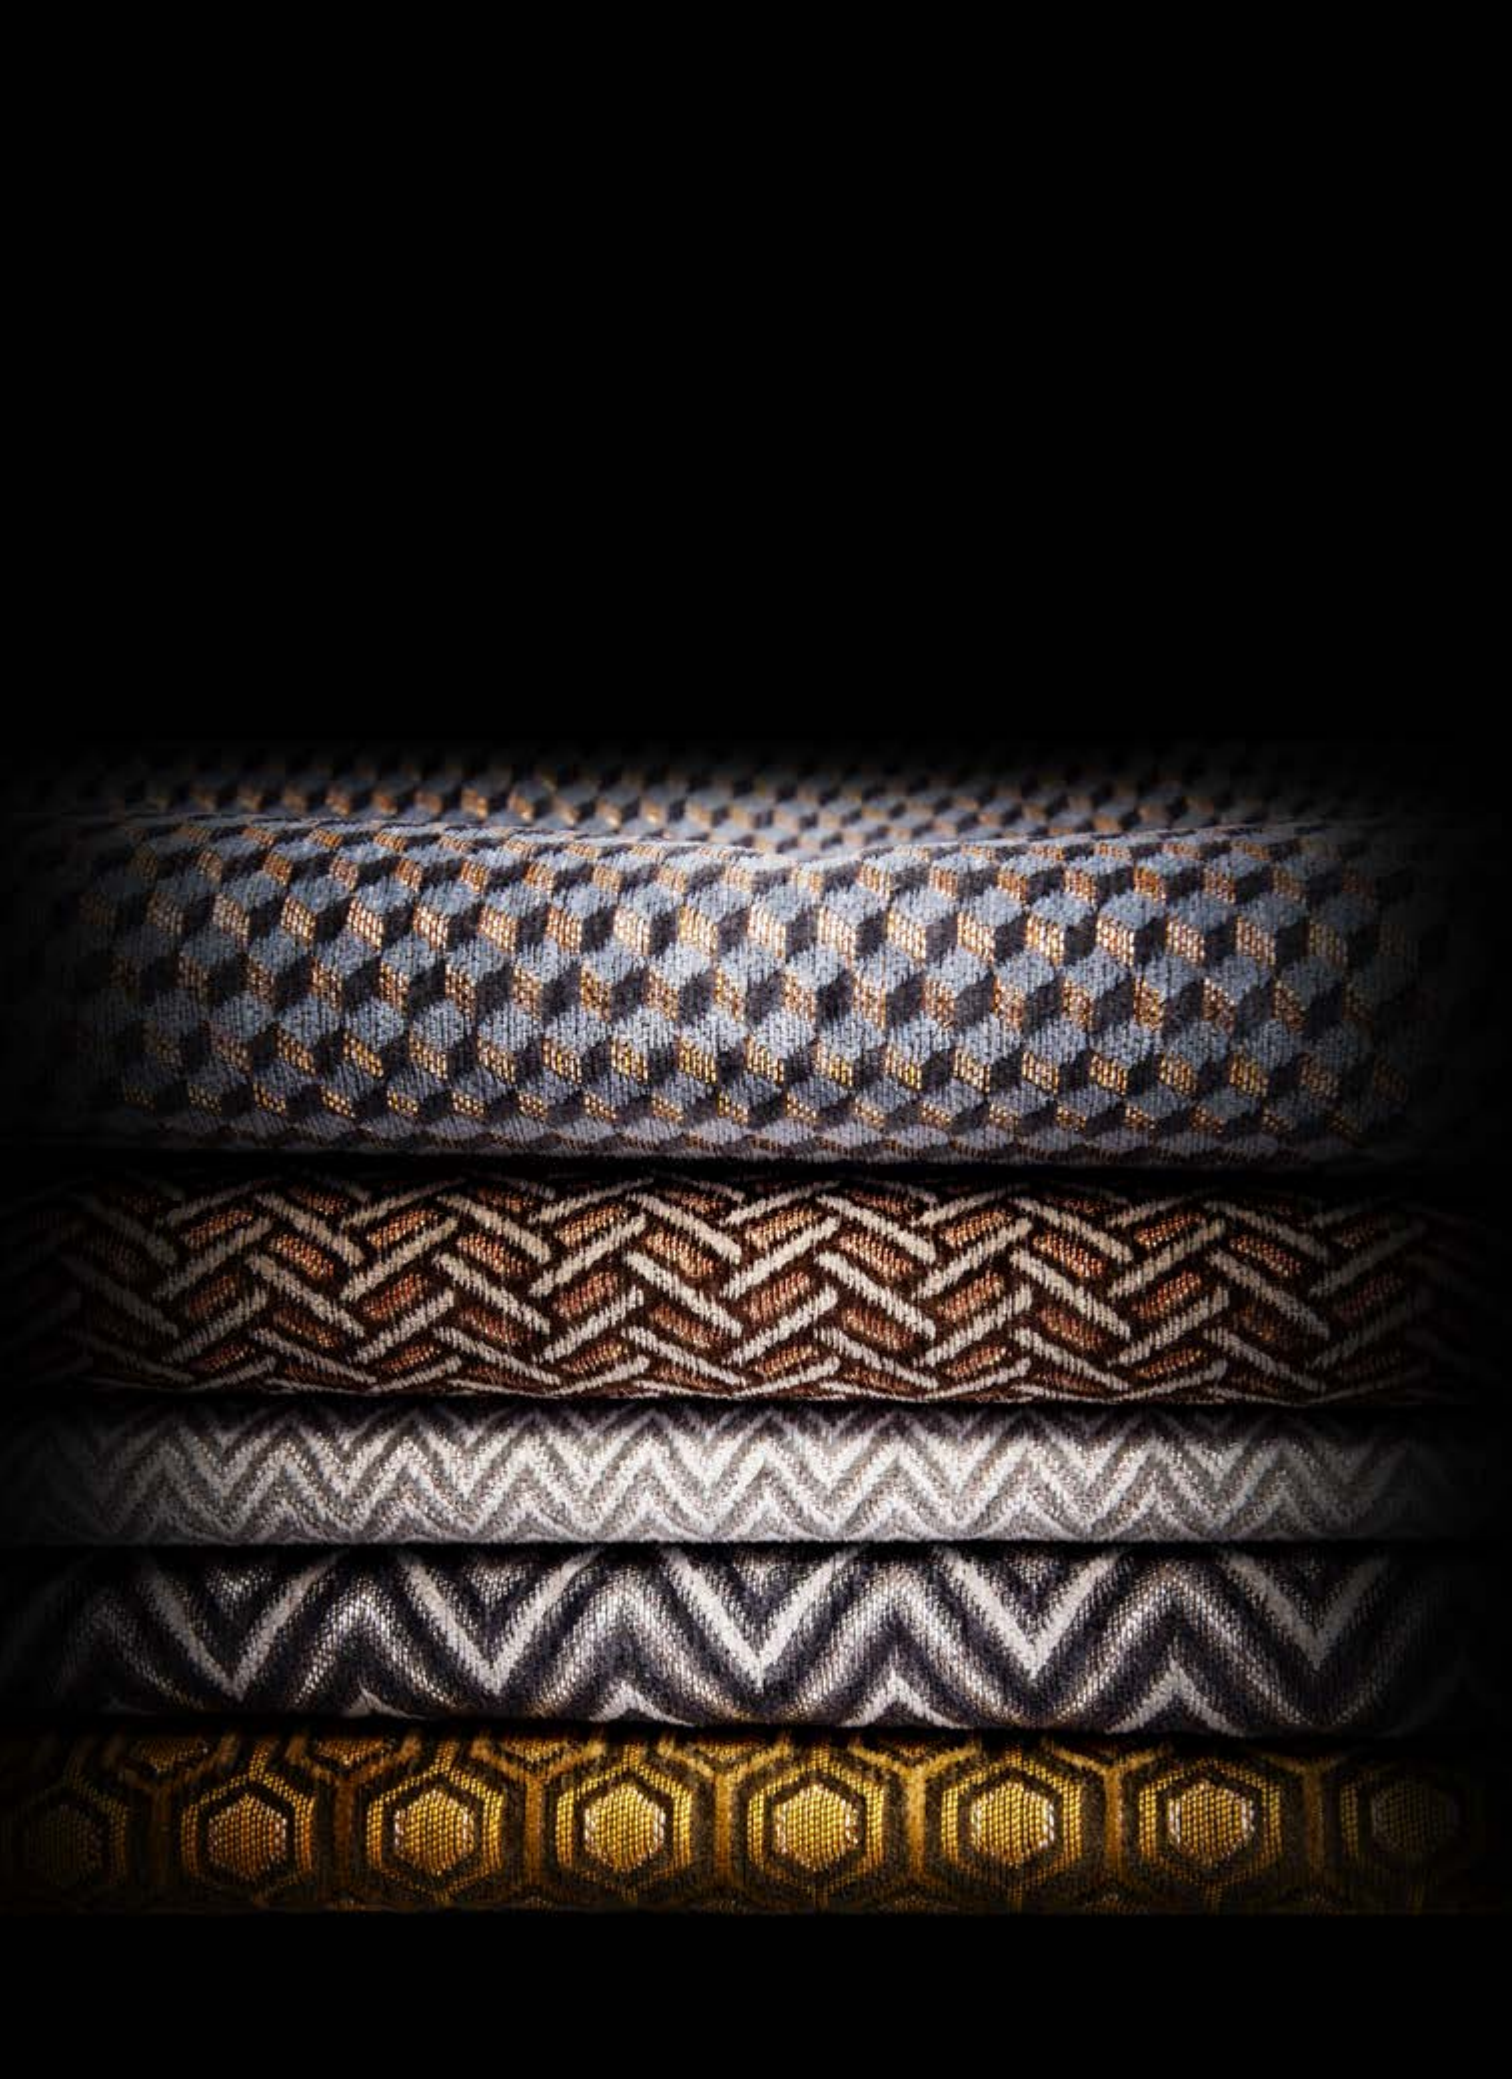

Splendore
di Venezia

Splendore di Venezia

"Sunrise's path began as a river of light, carrying floating light
taking imagination with colors of silver, then turning to clean, quiet blues,
onward to golden glory